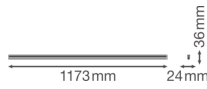

Specifications Ledvance LED Batten Linear Compact High Output 20W  
2000lm - 830 Warm White | 120cm

[View Product](#)

## Technical Information

|                             |                 |
|-----------------------------|-----------------|
| Technology                  | LED Integrated  |
| Voltage (V)                 | 220-240         |
| Dimmable                    | Not Dimmable    |
| Colour of Light             | White           |
| Colour Code                 | 830 Warm White  |
| Colour temperature (Kelvin) | 3000 Warm White |
| Colour Rendering (Ra)       | 80-89           |
| Light colour options        | Single Color    |
| Luminous Efficacy (lm/W)    | 100             |
| Power factor                | >0.50           |
| Including bulb              | Yes             |
| Suitable for Outdoor        | No              |
| Length                      | 120cm           |
| Product Type Category       | LED Batten      |

## Dimensions

---

|             |      |
|-------------|------|
| Length (mm) | 1173 |
| Width (mm)  | 24   |
| Height (mm) | 36   |