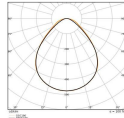

Specifications Ledvance LED Panel Eco  
36W 3600lm - 830 Warm White |  
60X60cm - UGR <19

[View Product](#)

## Dimensions

LED panel size 60x60cm

Length (mm) 595

Width (mm) 595

Height (mm) 32