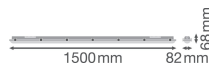

Specifications Multipack 6x Ledvance LED Waterproof Batten Damp Proof 46W 5750lm - 830 Warm White | 150cm

[View Product](#)

General Information

| | |
|--------------------------|--------------------------------------|
| SKU | 258866 |
| EAN | 8719157077019 |
| Brand | Ledvance |
| Manufacturer Name | Multipack 6x DP 1500 46W 830 IP65 GY |
| Any Lamp all-in warranty | 5 Years |
| Average Lifetime (h) | 50000 |

Technical Information

| | |
|-----------------------------|-----------------------|
| Technology | LED Integrated |
| Voltage (V) | 220-240 |
| Dimmable | Not Dimmable |
| Colour of Light | White |
| Colour Code | 830 Warm White |
| Colour temperature (Kelvin) | 3000 Warm White |
| Colour Rendering (Ra) | 80-89 |
| Light colour options | Single Color |
| Luminous Efficacy (lm/W) | 125 |
| Including bulb | Yes |
| Length | 150cm |
| Product Type Category | LED Waterproof Batten |

Fixture Information

| | |
|-----------------|---------|
| Mounting Method | Surface |
|-----------------|---------|

| | |
|------------------------|--------------------|
| Fixture Connection | Terminal, 3-pole |
| Optical Cover | PC (Polycarbonate) |
| IP-rating | IP65 |
| Impact Protection (IK) | IK08 - 5 joules |
| Operating Temperature | -25 to +40 |
| Colour of the Fixture | Grey |
| Emergency Lighting | No Emergency Unit |
| Series | DAMP PROOF |

Dimensions

| | |
|-------------|------|
| Length (mm) | 1500 |
| Width (mm) | 82 |
| Height (mm) | 68 |

Sensor Information

| | |
|----------------|-----------|
| Type of sensor | No Sensor |
|----------------|-----------|