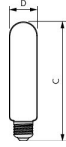

Specifications Philips CorePro LED TForce E27 17W 2800lm - 730 Warm White

[View Product](#)

General Information

| | |
|--------------------------|-------------------------------------|
| SKU | 243301 |
| EAN | 8719514316256 |
| Brand | Philips |
| Manufacturer Name | TForce Core LED road 17W 730 E27 MV |
| Full box quantity | 6 |
| Any Lamp all-in warranty | 2 Years |
| Energy efficiency class | C |
| Average Lifetime (h) | 25000 |

Technical Information

| | |
|-----------------------------|--------------------|
| Technology | LED |
| Product Type Category | E27 LED |
| Voltage (V) | 220-240 |
| Dimmable | Not Dimmable |
| Cap / Base | E27 (Edison screw) |
| Colour Code | 730 Warm White |
| Colour temperature (Kelvin) | 3000 Warm White |
| Colour Rendering (Ra) | 70-79 |
| Colour of Light | White |
| Light colour options | Single Color |

Luminous Efficacy (lm/W) 164.7

Type of sensor No Sensor

Lamp Information

EOC8 31625600

Series TrueForce

Dimensions

Length (mm) 170

Diameter (mm) 38